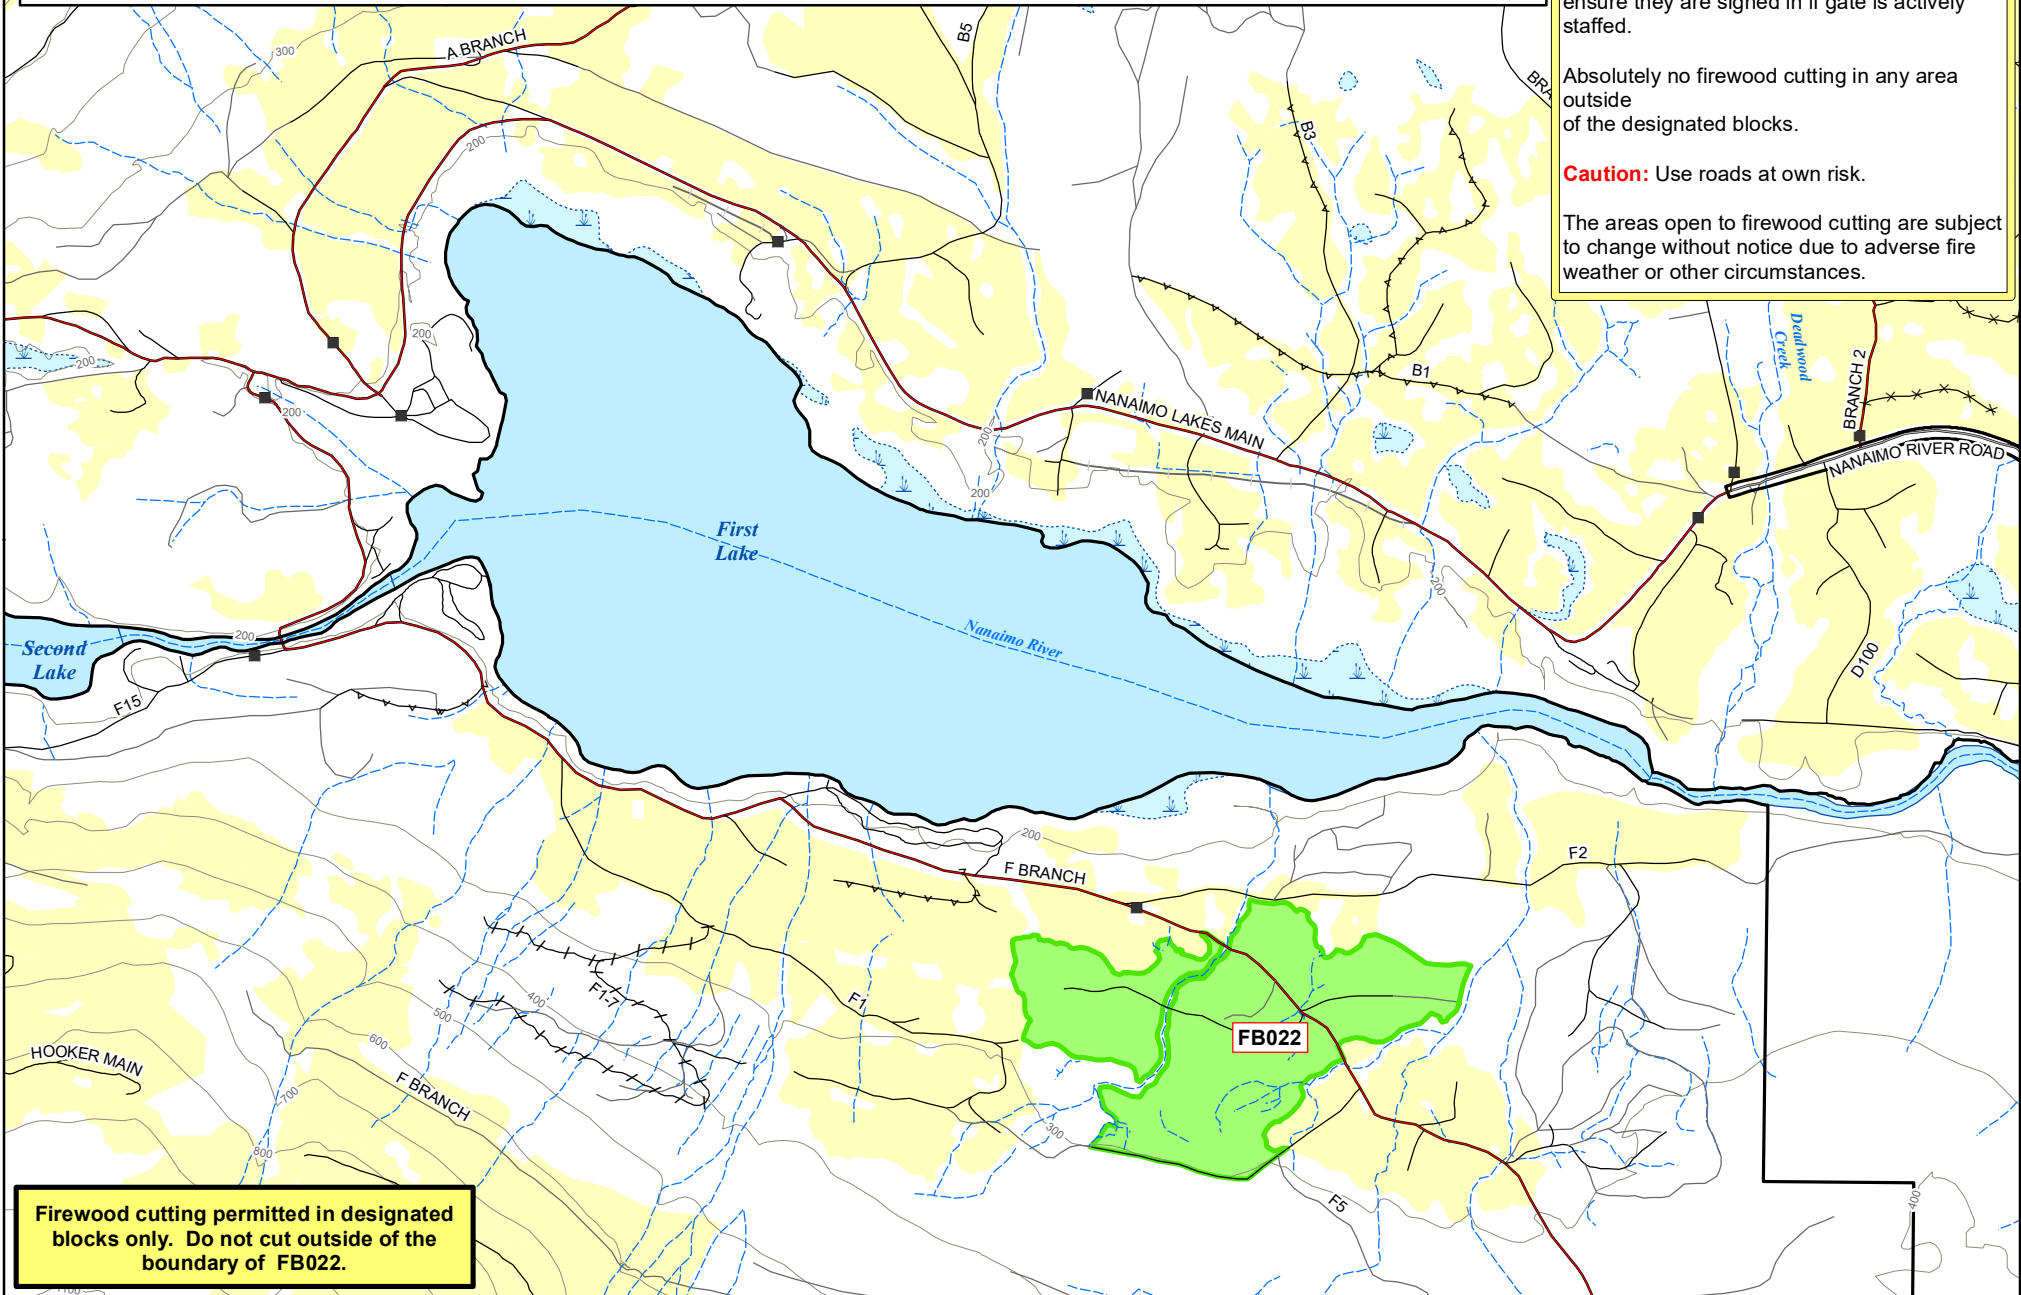

TimberWest
South Island Operation

Firewood Permit

1:20,000

Valid from: See Permit

Safety Coordinates
49°6.358'N, 124°4.854'W
5437974E, 421010N UTM Zone 10

Creation Date: May-2017

FB022

Firewood cutting in **FB022** permitted 7 days/week until further notice.

Gate opens at 8:00 am and may be locked at any time after 4:00 pm (subject to change).

Firewood cutters must stop at the gate to ensure they are signed in if gate is actively staffed.

Absolutely no firewood cutting in any area outside of the designated blocks.

Caution: Use roads at own risk.

The areas open to firewood cutting are subject to change without notice due to adverse fire weather or other circumstances.

Firewood cutting permitted in designated blocks only. Do not cut outside of the boundary of FB022.