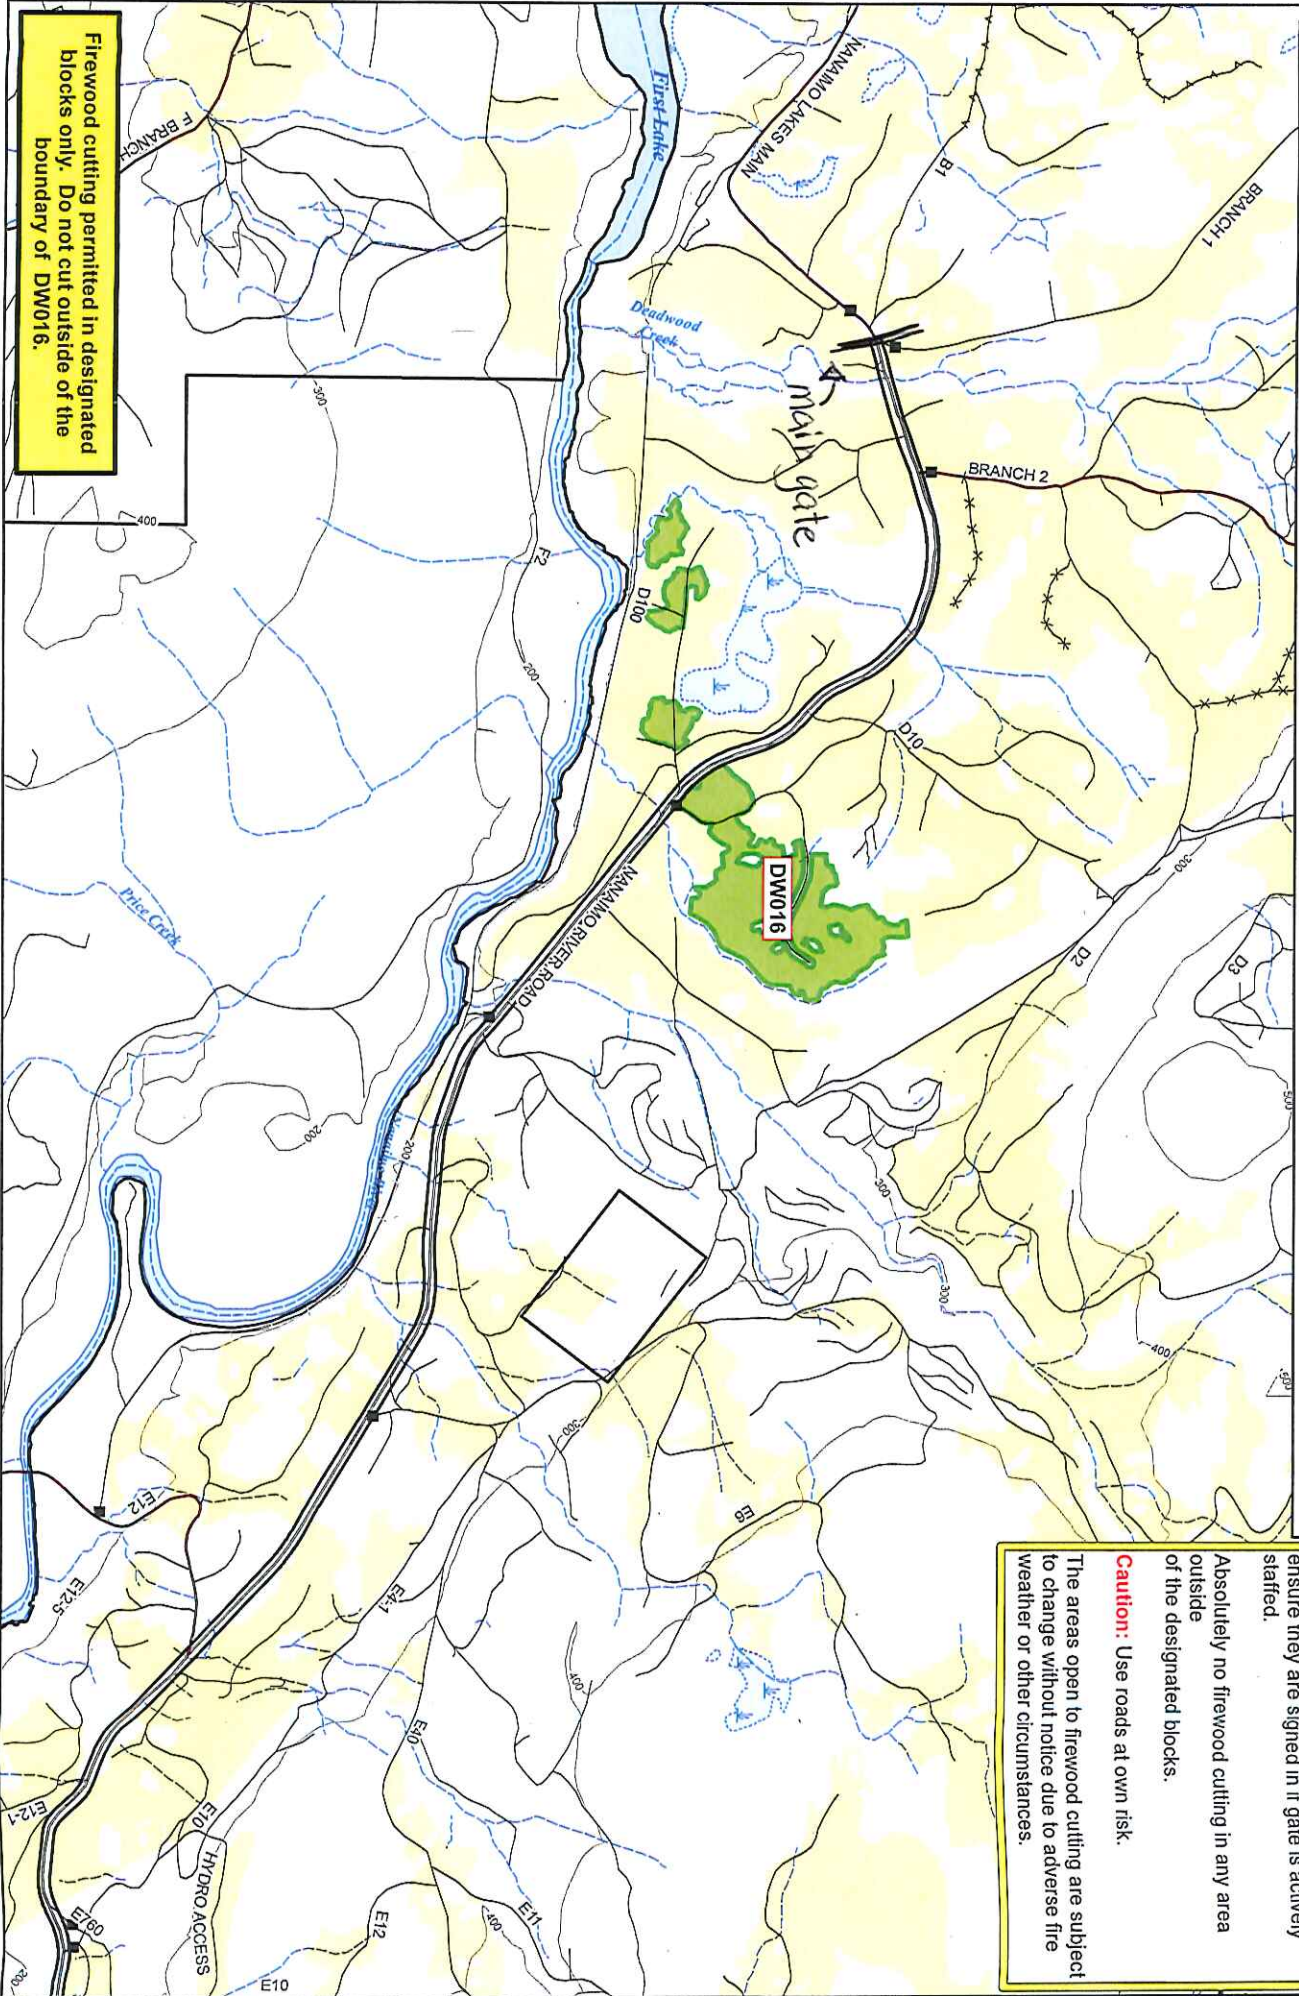

TimberWest
South Island Operation

Firewood Permit

1:20,000

Valid from: See Permit

Creation Date: Mar-2018

Safety Coordinates
49°6.358'N, 124°4.854'W
5437974E, 421010N UTM Zone 10

DW016

Firewood cutting in **DW016** permitted 7 days/week until further notice.
Gate opens at 8:00 am and may be locked at any time after 4:00 pm (subject to change).
Firewood cutters must stop at the gate to ensure they are signed in if gate is actively staffed.
Absolutely no firewood cutting in any area outside of the designated blocks.
Caution: Use roads at own risk.
The areas open to firewood cutting are subject to change without notice due to adverse fire weather or other circumstances.

Firewood cutting permitted in designated blocks only. Do not cut outside of the boundary of DW016.