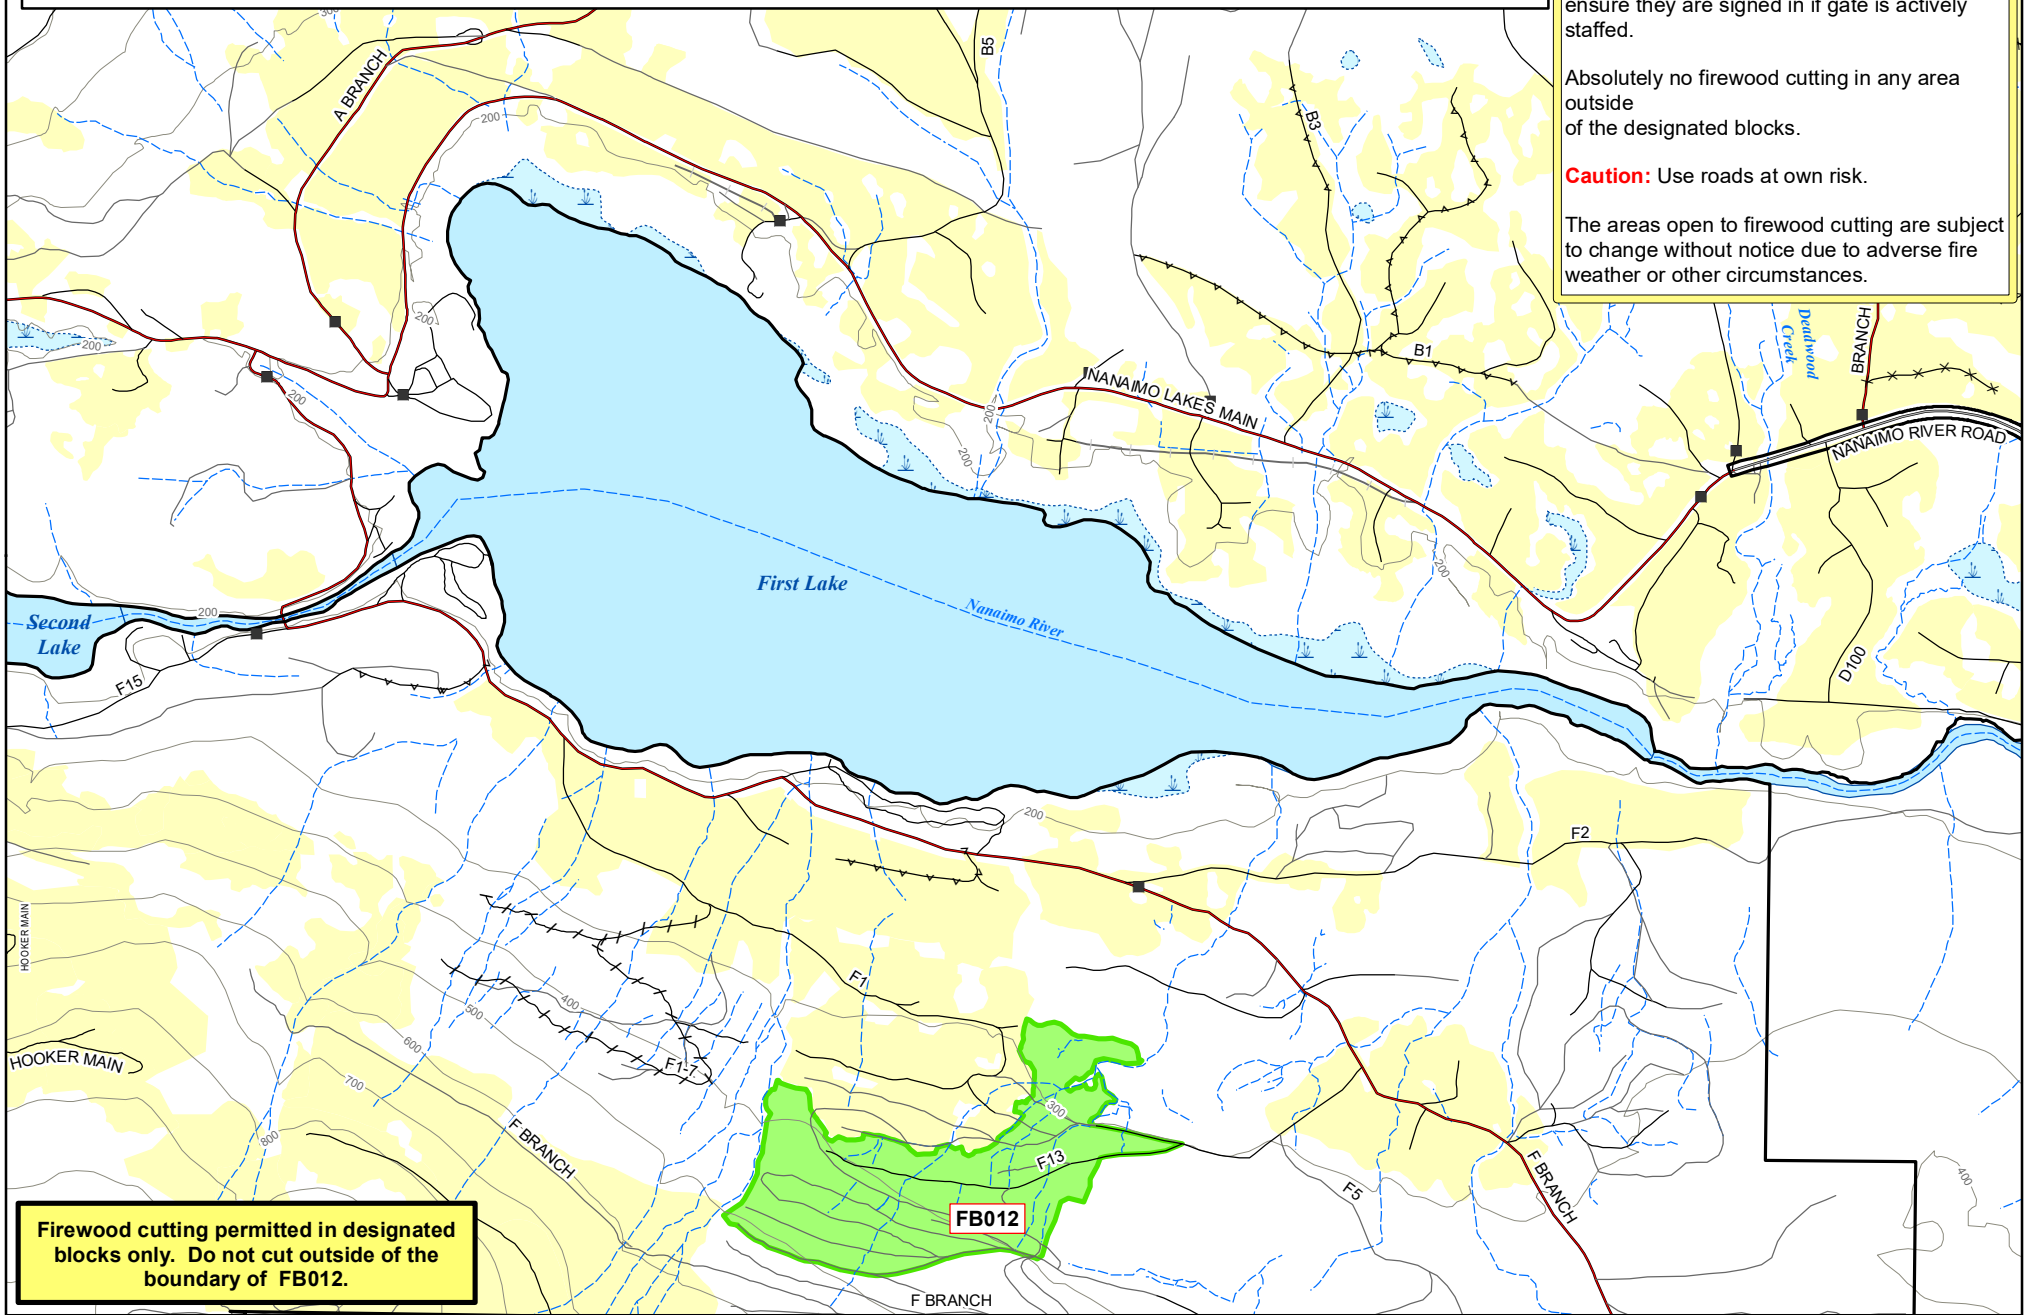

# Firewood Permit

1:20,000

Valid from: See Permit

**Safety Coordinates**  
49°4'54.249", -124°9'35.5608"  
5437190E, 415303N Utm Zone 10

Creation Date: Apr-2018

**FB012**

Firewood cutting in **FB012** permitted weekends until further notice.

Gate opens at 8:00 am and may be locked at any time after 4:00 pm (subject to change).

Firewood cutters must stop at the gate to ensure they are signed in if gate is actively staffed.

Absolutely no firewood cutting in any area outside of the designated blocks.

**Caution:** Use roads at own risk.

The areas open to firewood cutting are subject to change without notice due to adverse fire weather or other circumstances.

**Firewood cutting permitted in designated blocks only. Do not cut outside of the boundary of FB012.**