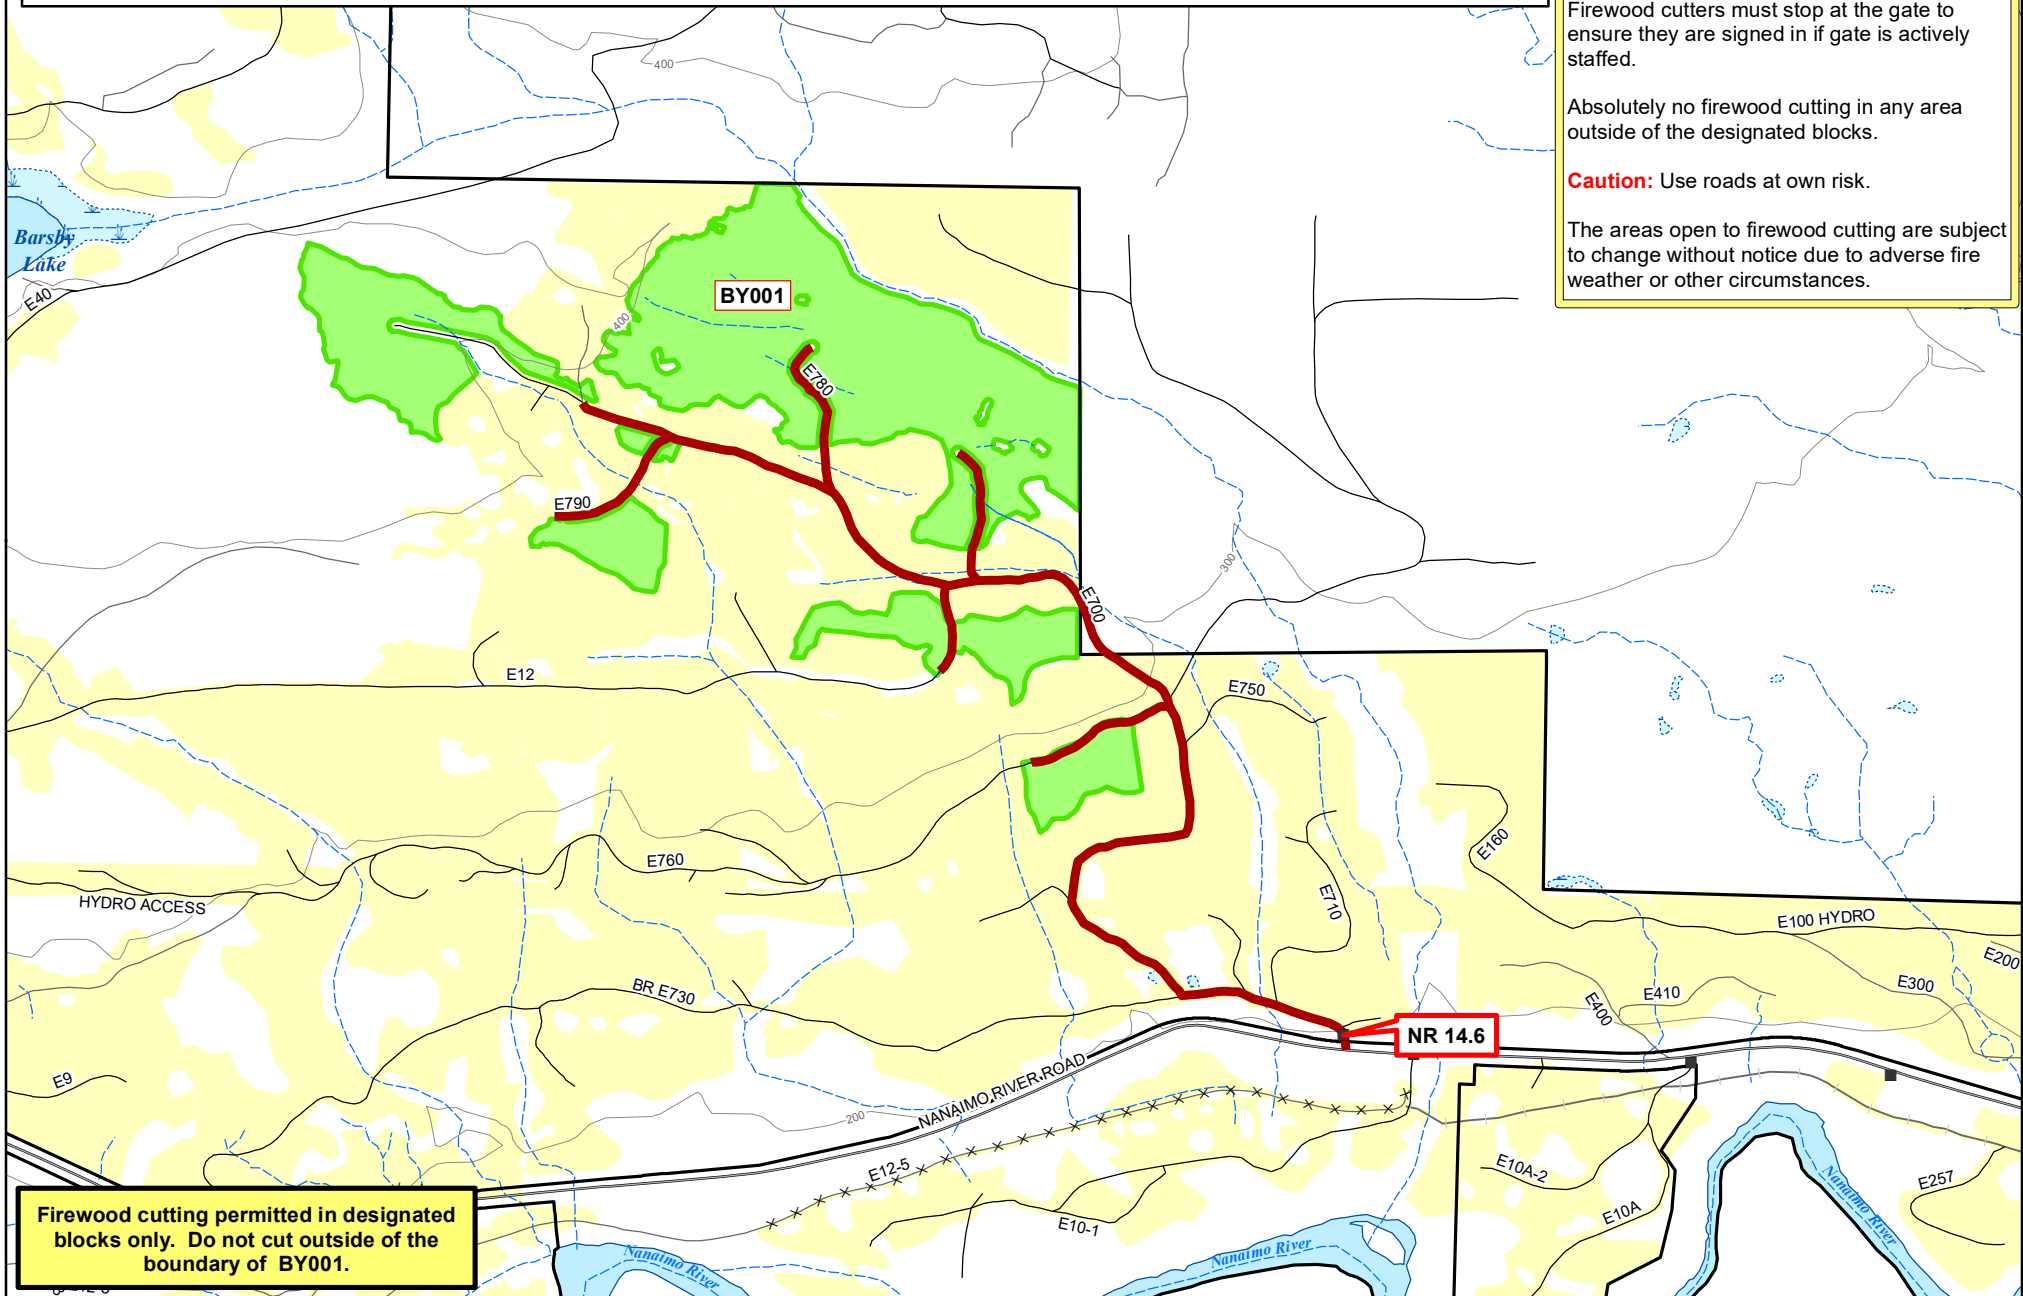

# Firewood Permit

1:13,000

**Safety Coordinates**  
49°5.452'N, 124°2.934'W  
5438086N, 423421E UTM Zone 10

**BY001**

Valid from: See Permit

Creation Date: Sep-2018

Firewood cutting in **BY001** permitted **Saturday and Sundays only** until further notice.

Gate opens at 8:00 am and may be locked at any time after 4:00 pm (subject to change).

Firewood cutters must stop at the gate to ensure they are signed in if gate is actively staffed.

Absolutely no firewood cutting in any area outside of the designated blocks.

**Caution:** Use roads at own risk.

The areas open to firewood cutting are subject to change without notice due to adverse fire weather or other circumstances.

Firewood cutting permitted in designated blocks only. Do not cut outside of the boundary of BY001.