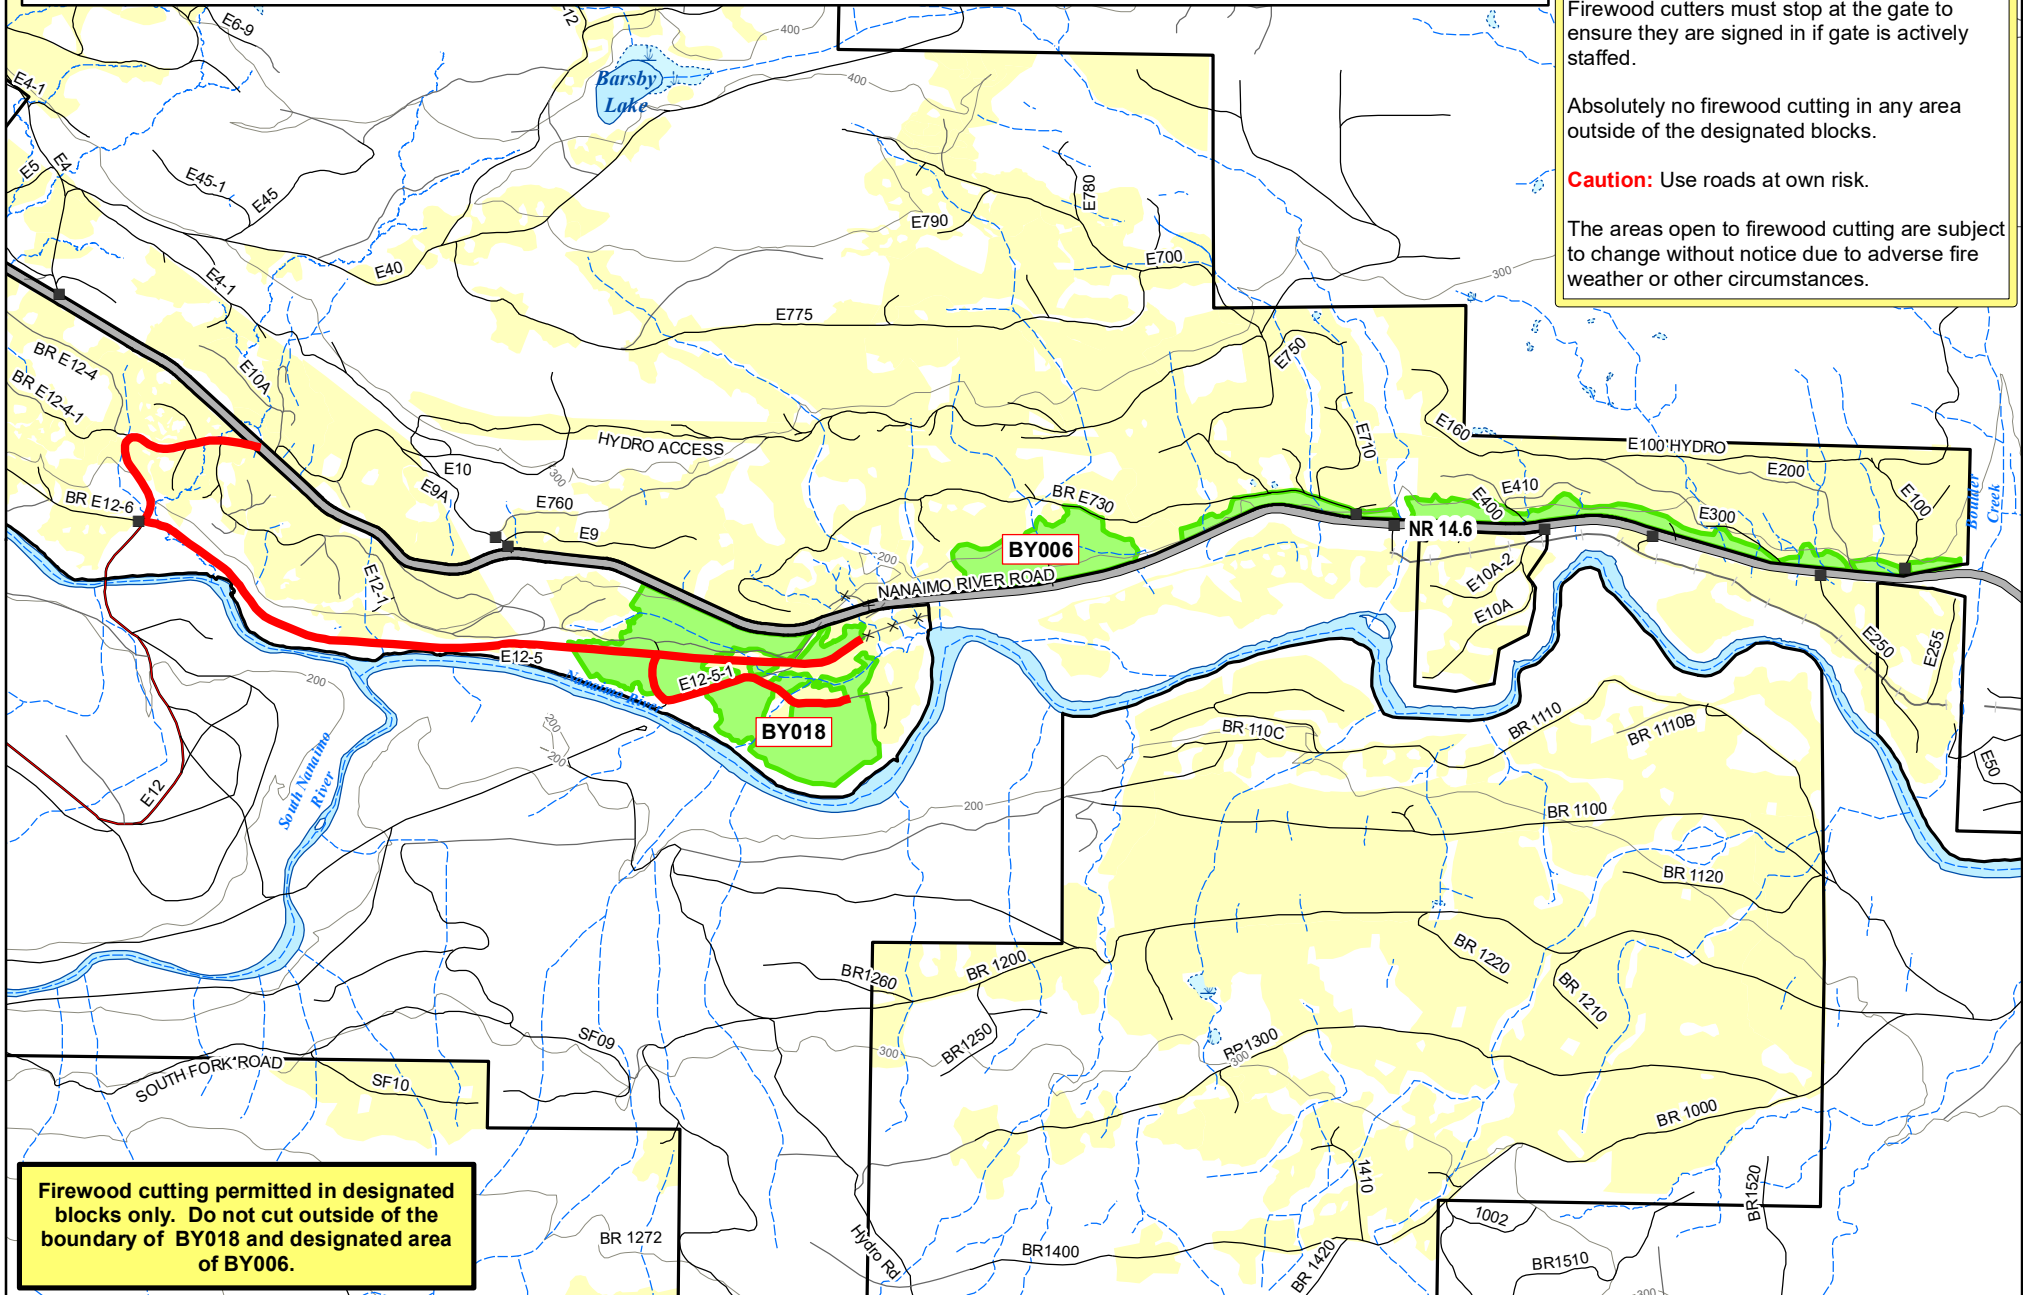

TimberWest
 South Island Operation
BY006 (part)
and BY018

Firewood Permit

1:24,000

Valid from: See Permit

Safety Coordinates
 -124°3.505'W 49°4.499'N
 10U 422701E 5436331N

Creation Date: Mar-2019

Firewood cutting in **BY006 and BY018** permitted **Saturday and Sundays only** until further notice.

Gate opens at 8:00 am and may be locked at any time after 4:00 pm (subject to change).

Firewood cutters must stop at the gate to ensure they are signed in if gate is actively staffed.

Absolutely no firewood cutting in any area outside of the designated blocks.

Caution: Use roads at own risk.

The areas open to firewood cutting are subject to change without notice due to adverse fire weather or other circumstances.

Firewood cutting permitted in designated blocks only. Do not cut outside of the boundary of BY018 and designated area of BY006.